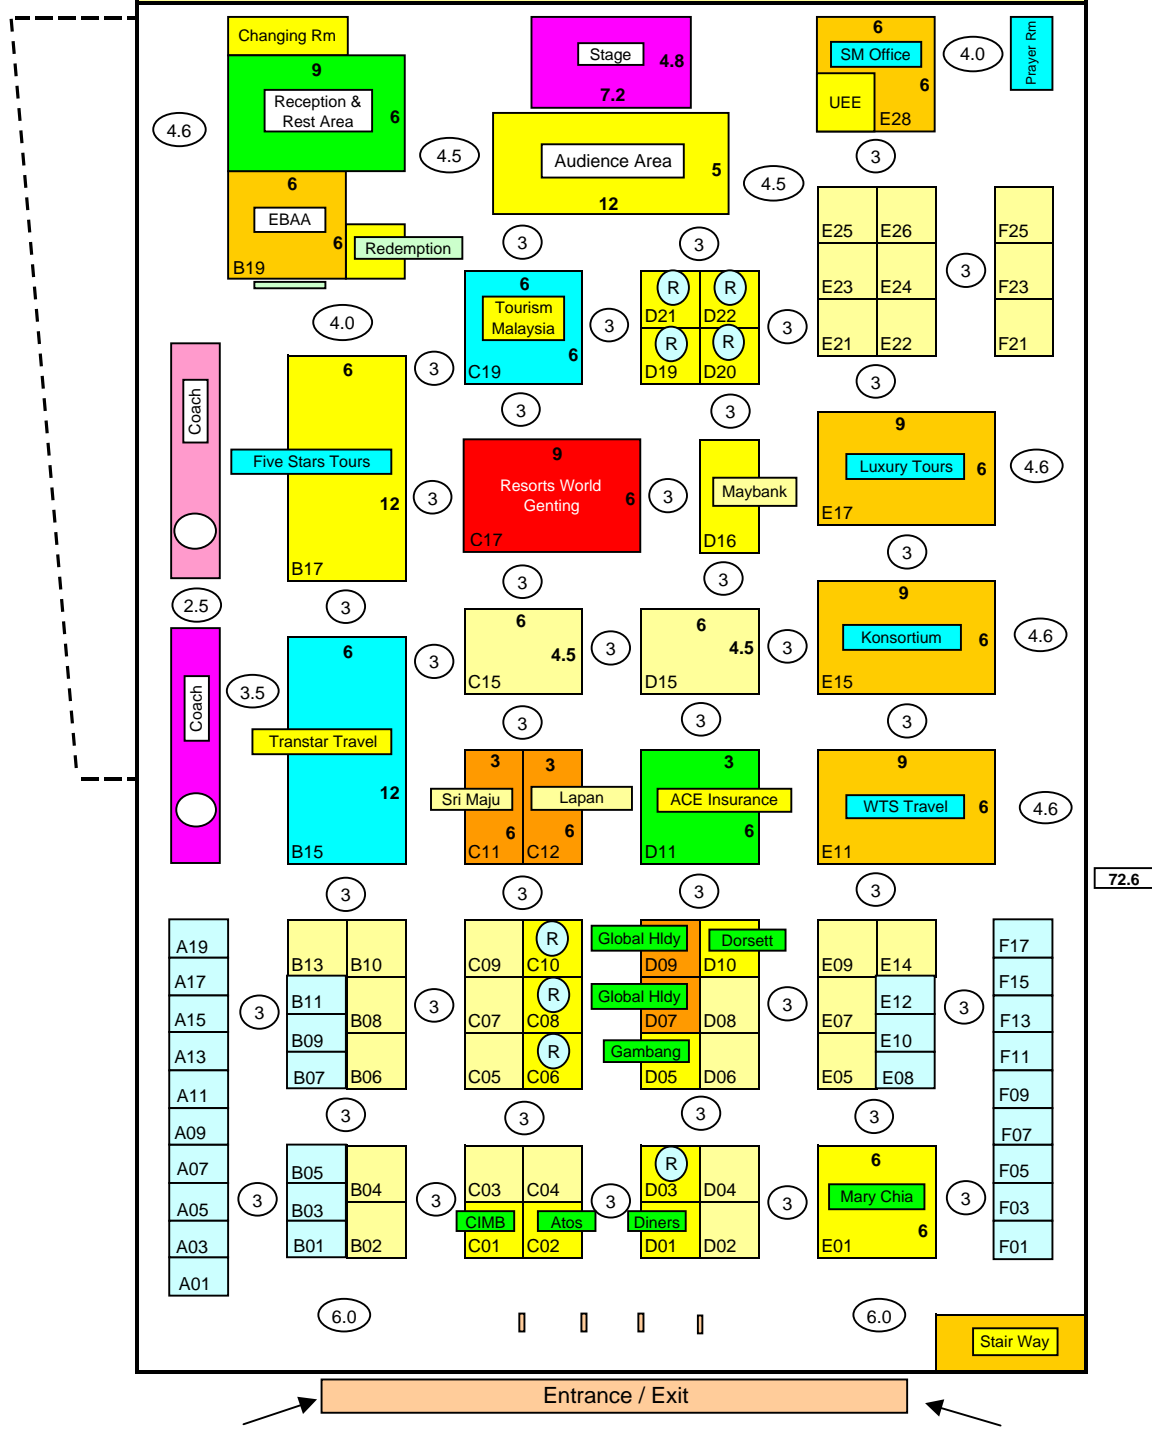

Travel Malaysia 2012 (12 - 14 October)  
 Hall 5B Singapore Expo Convention & Exhibition Centre  
 Floor Plan Layout as at 15.02.2012 (subjected to change)

48.2m

 Standard 3m x 3m Shell Scheme Booth available at \$2,950 per 9sqm

 RESERVED

 Optional 2m x 3m Shell Scheme Booth available at \$1,980 per 6sqm

72.6