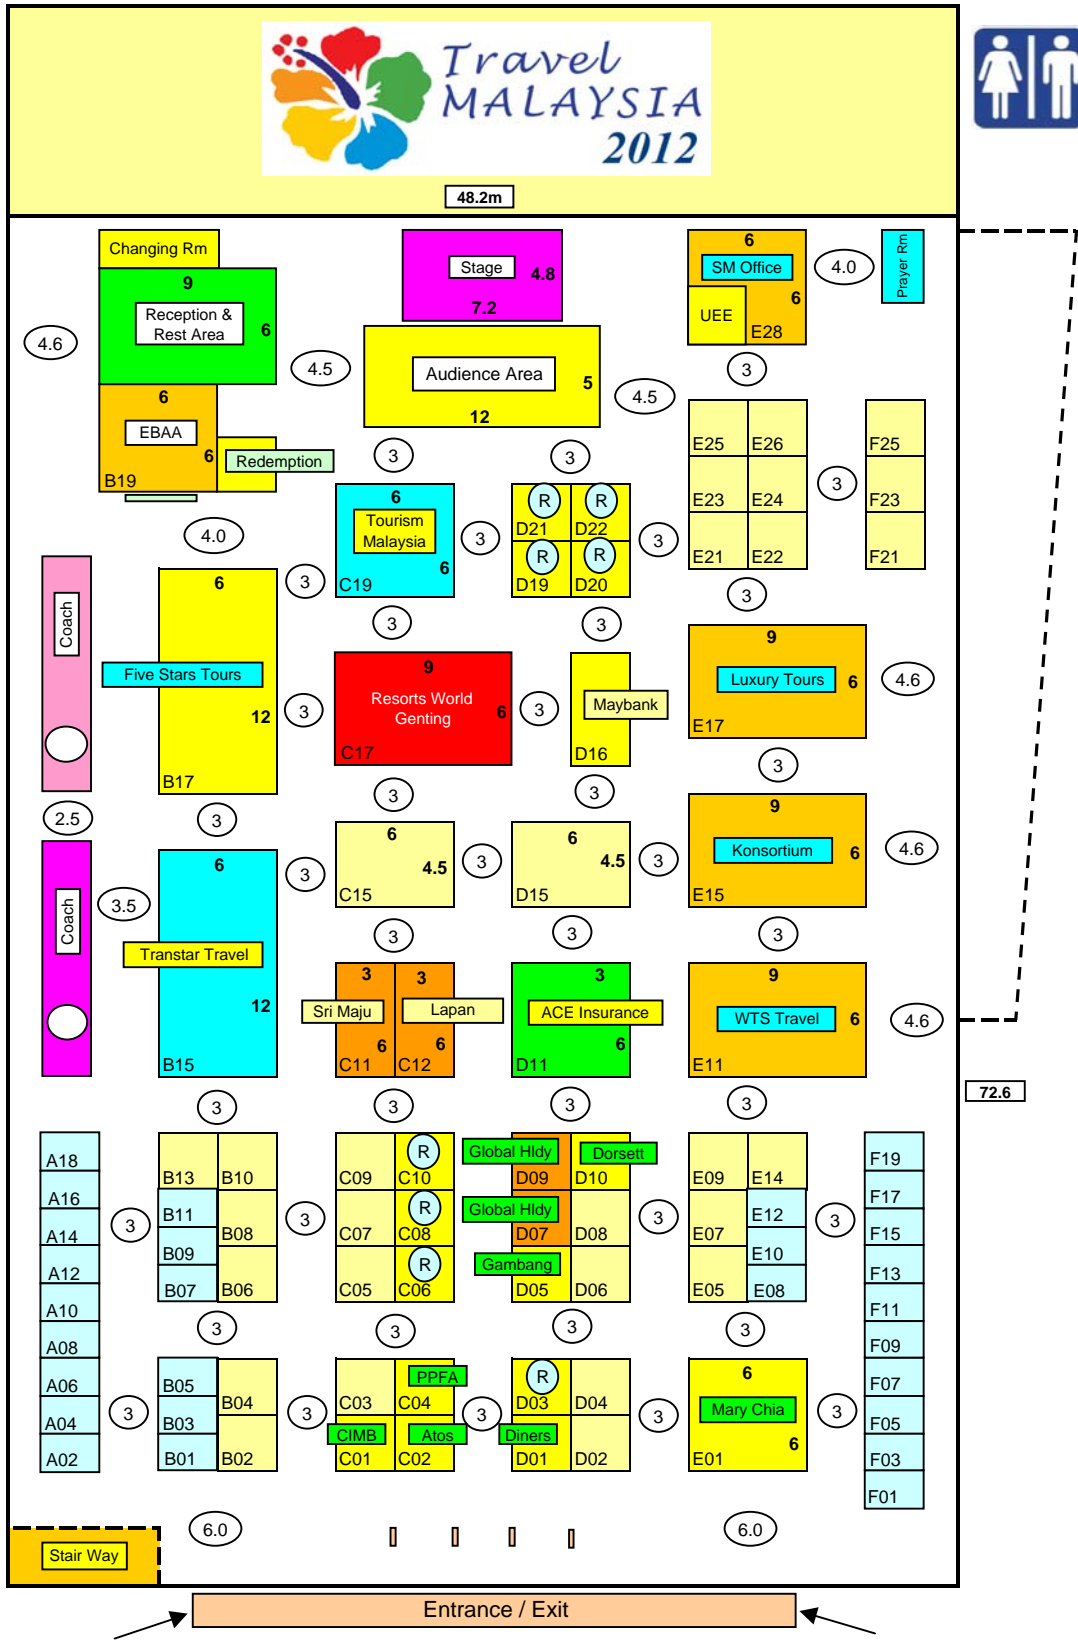

**Travel Malaysia 2012 (11 - 13 May)**  
**Hall 4A Singapore Expo Convention & Exhibition Centre**  
**Floor Plan Layout as at 15.02.2012 (subjected to change)**

-  Standard 3m x 3m Shell Scheme Booth available at \$2,950 per 9sqm
-  Optional 2m x 3m Shell Scheme Booth available at \$1,980 per 6sqm
-  RESERVED