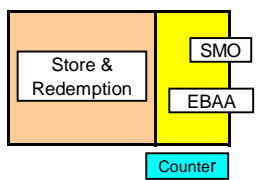

**Travel Malaysia 2010 - Hall 401 Suntec Convention Centre  
Floor Plan Layout as at 31.08.2010**

Entrance  
Exit

**LEGEND**

6m x 9m  
EBAA  
(Total 6 Booths)

Tourism Malaysia  
State Tourism Board  
(Total 52 Booths)