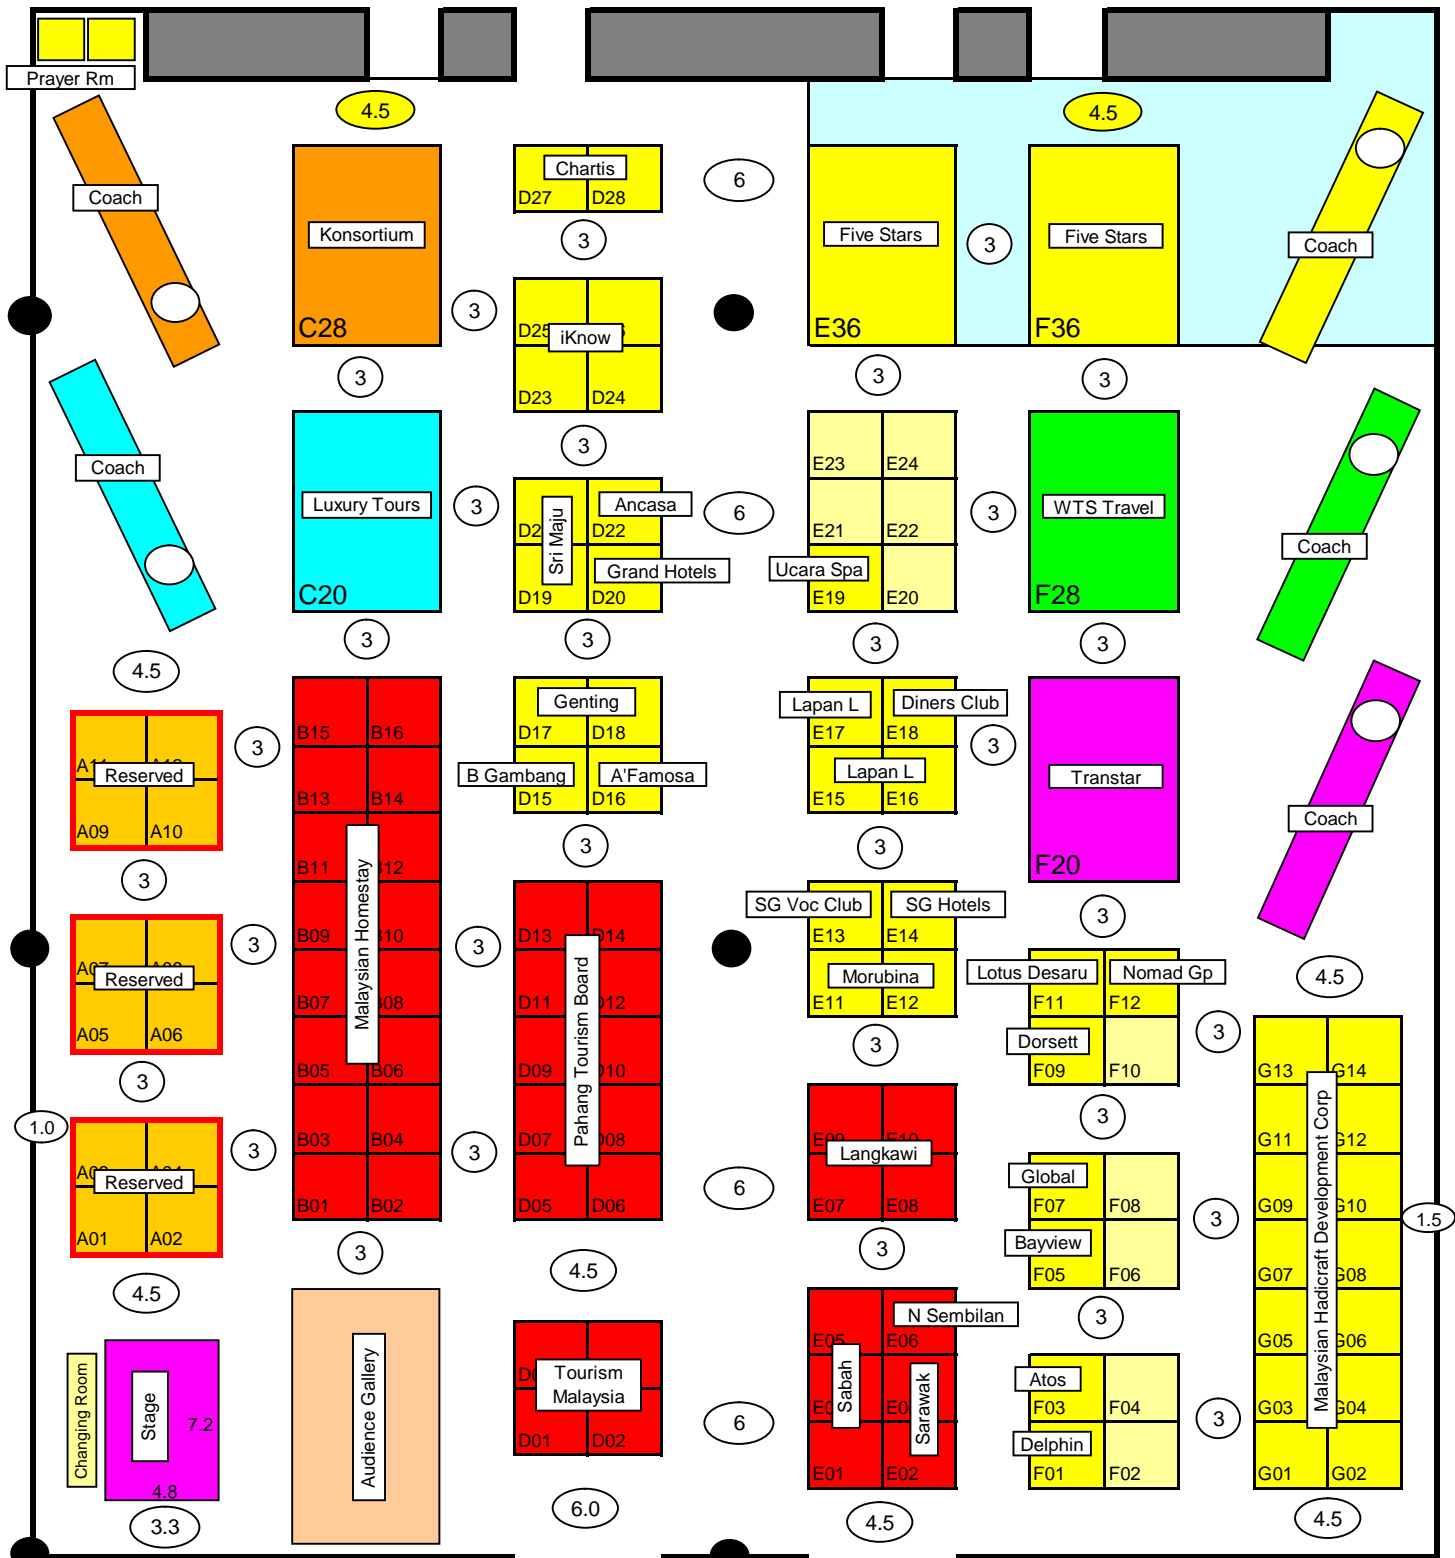

**Travel Malaysia 2010 - Hall 401 Suntec Convention Centre  
Floor Plan Layout as at 31.08.2010**

Entrance  
Exit

**LEGEND**

6m x 9m  
EBAA  
(Total 6 Booths)

Tourism Malaysia  
State Tourism Board  
(Total 52 Booths)

Tourism Malaysia  
Reserved 12 Booths

Others  
(Total 54 Booths)  
Remaining 10 Booths